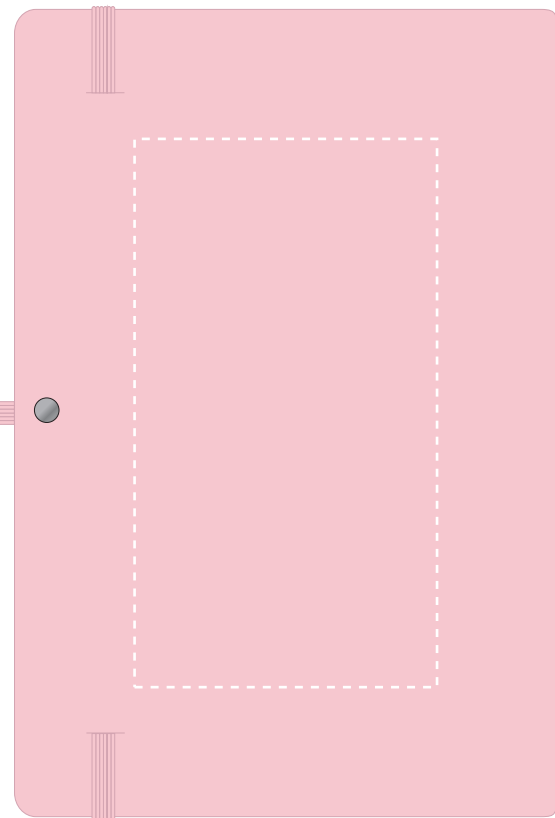

We stock this item in the following colours

PANTONE REFERENCE(S)

 Full Colour Printing

ARTWORK SCALE 50%

-  CENTRED TO PRINT AREA
-  CENTRED TO NOTEBOOK

ARTWORK SCALE 50%

-  CENTRED TO PRINT AREA
-  CENTRED TO NOTEBOOK

The dashed line is to demonstrate print area and will not appear on your printed item

PLEASE NOTE:

- All colours including print and product are for visual purposes only and should not be regarded as the actual colour of the product and print.
- Some products may vary from batch to batch and may differ from previous orders.
- The colour and texture of a product can also have an effect on the final print colour.
- By approving this order we accept that you understand these terms.

To proceed, please approve visual via the online system.

ARTWORK SCALE 100%
Max print area: 195mm x 100mm

ARTWORK SCALE 100%
Max print area: 145mm x 80mm